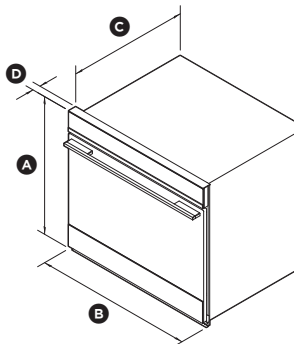

### PRODUCT DIMENSIONS

ISO VIEW

	mm
(A) Overall height	689
(B) Overall width	760
(C) Depth of chassis	569
(D) Depth from front of chassis to front of oven door (excl. handle)	39
Depth of oven door when fully open (measured from front of control panel)	530

### CAVITY DIMENSIONS: STANDARD INSTALLATION

ISO VIEW

	mm
(A) Minimum inside height of cavity	681
(B) Minimum inside width of cavity	724
(C) Minimum inside depth of cavity	
• proud install	575
• flush install	614