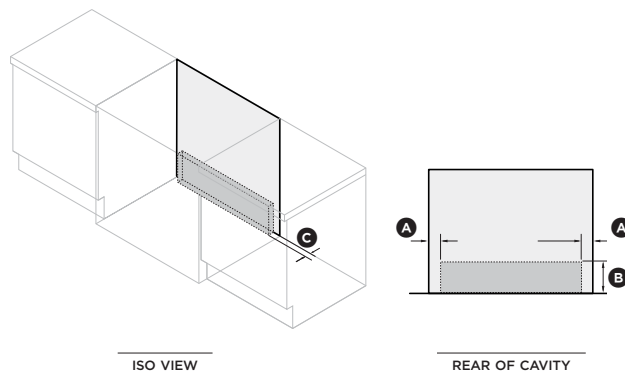

ACCESSORIES

- ① Food probe
- ② Broil pan
- ③ Broil rack
- ④ Full-extension telescopic racks

FISHER & PAYKEL

PRELIMINARY SPECIFICATION GUIDE

INDUCTION RANGE, 36", 5 ZONES

SPECIFICATIONS

Model No.	RIV3-365
Dimensions	H 35 3/4" - 36 3/4" (908-933mm) x W 35 7/8" (911mm) x D 29 1/8" (740mm)
Door Clearance	19 1/8" (486mm)
Electrical	
Supply	120/240VAC, 60Hz
Service	50-amp circuit
Receptacle	4-prong grounding type (NEMA 14-50 plug)

SUPPLY AREA DIMENSIONS

	in	mm
(A) Distance from either edge of range to supply area	1 1/2	38
(B) Height of gas and electrical supply areas (from floor)	6	152
(C) Depth of supply areas (ie maximum protrusion of gas connection from wall)	2	51

PRODUCT DIMENSIONS

		in	mm
(A) Overall height (from floor to cooktop, excl. vent trim)		min 35 3/4 max 36 3/4	min 908 max 933
(B) Overall width		35 7/8	911
(C) Depth from front of range to rear (incl. vent trim, excl. dials and handle)		29 1/8	740

CAVITY DIMENSIONS: STANDARD INSTALLATION

		in	mm
(A) Overall height of cavity*			
	• for level counter	35 3/4	908
	• with range levelling legs fully extended	36 3/4	933
(B) Overall width of cavity		36	914
(C) Maximum depth of cavity			
	• projecting control panel	25 1/8	638
	• flush control panel	27 11/16	703