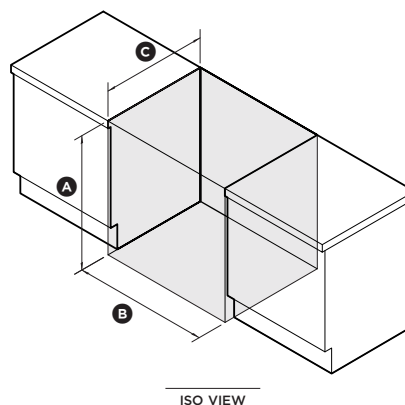

ACCESSORIES

- ① Food probe
- ② Broil pan
- ③ Broil rack
- ④ Full-extension telescopic racks

FISHER & PAYKEL

PRELIMINARY SPECIFICATION GUIDE

INDUCTION RANGE, 36", 5 ZONES

SPECIFICATIONS

Model No.	RIV3-365
Dimensions	H 35 3/4" - 36 3/4" (908-933mm) x W 35 7/8" (911mm) x D 29 1/8" (740mm)
Door Clearance	19 1/8" (486mm)
Electrical	
Supply	120/240VAC, 60Hz
Service	50-amp circuit
Receptacle	4-prong grounding type (NEMA 14-50 plug)

SUPPLY AREA DIMENSIONS

	in	mm
(A) Distance from either edge of range to supply area	1 1/2	38
(B) Height of gas and electrical supply areas (from floor)	6	152
(C) Depth of supply areas (ie maximum protrusion of gas connection from wall)	2	51

PRODUCT DIMENSIONS

		in	mm
(A) Overall height (from floor to cooktop, excl. vent trim)		min 35 3/4 max 36 3/4	min 908 max 933
(B) Overall width		35 7/8	911
(C) Depth from front of range to rear (incl. vent trim, excl. dials and handle)		29 1/8	740

CAVITY DIMENSIONS: STANDARD INSTALLATION

		in	mm
(A) Overall height of cavity*			
	• for level counter	35 3/4	908
	• with range levelling legs fully extended	36 3/4	933
(B) Overall width of cavity		36	914
(C) Maximum depth of cavity			
	• projecting control panel	25 1/8	638
	• flush control panel	27 11/16	703