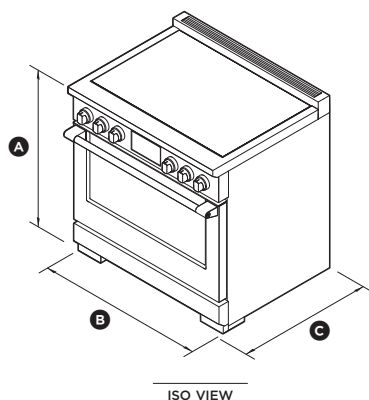

ACCESSORIES

- ① Food probe
- ② Broil pan
- ③ Broil rack
- ④ Full-extension telescopic racks

FISHER & PAYKEL

PRELIMINARY SPECIFICATION GUIDE

INDUCTION RANGE, 36", 5 ZONES

SPECIFICATIONS

Model No.	RIV3-365
Dimensions	H 35 3/4" - 36 3/4" (908-933mm) x W 35 7/8" (911mm) x D 29 1/8" (740mm)
Door Clearance	19 1/8" (486mm)
Electrical	
Supply	120/240VAC, 60Hz
Service	50-amp circuit
Receptacle	4-prong grounding type (NEMA 14-50 plug)

SUPPLY AREA DIMENSIONS

	in	mm
(A) Distance from either edge of range to supply area	1 1/2	38
(B) Height of gas and electrical supply areas (from floor)	6	152
(C) Depth of supply areas (ie maximum protrusion of gas connection from wall)	2	51

PRODUCT DIMENSIONS

		in	mm
(A) Overall height (from floor to cooktop, excl. vent trim)		min 35 3/4 max 36 3/4	min 908 max 933
(B) Overall width		35 7/8	911
(C) Depth from front of range to rear (incl. vent trim, excl. dials and handle)		29 1/8	740

CAVITY DIMENSIONS: STANDARD INSTALLATION

		in	mm
(A) Overall height of cavity*			
	• for level counter	35 3/4	908
	• with range levelling legs fully extended	36 3/4	933
(B) Overall width of cavity		36	914
(C) Maximum depth of cavity			
	• projecting control panel	25 1/8	638
	• flush control panel	27 11/16	703